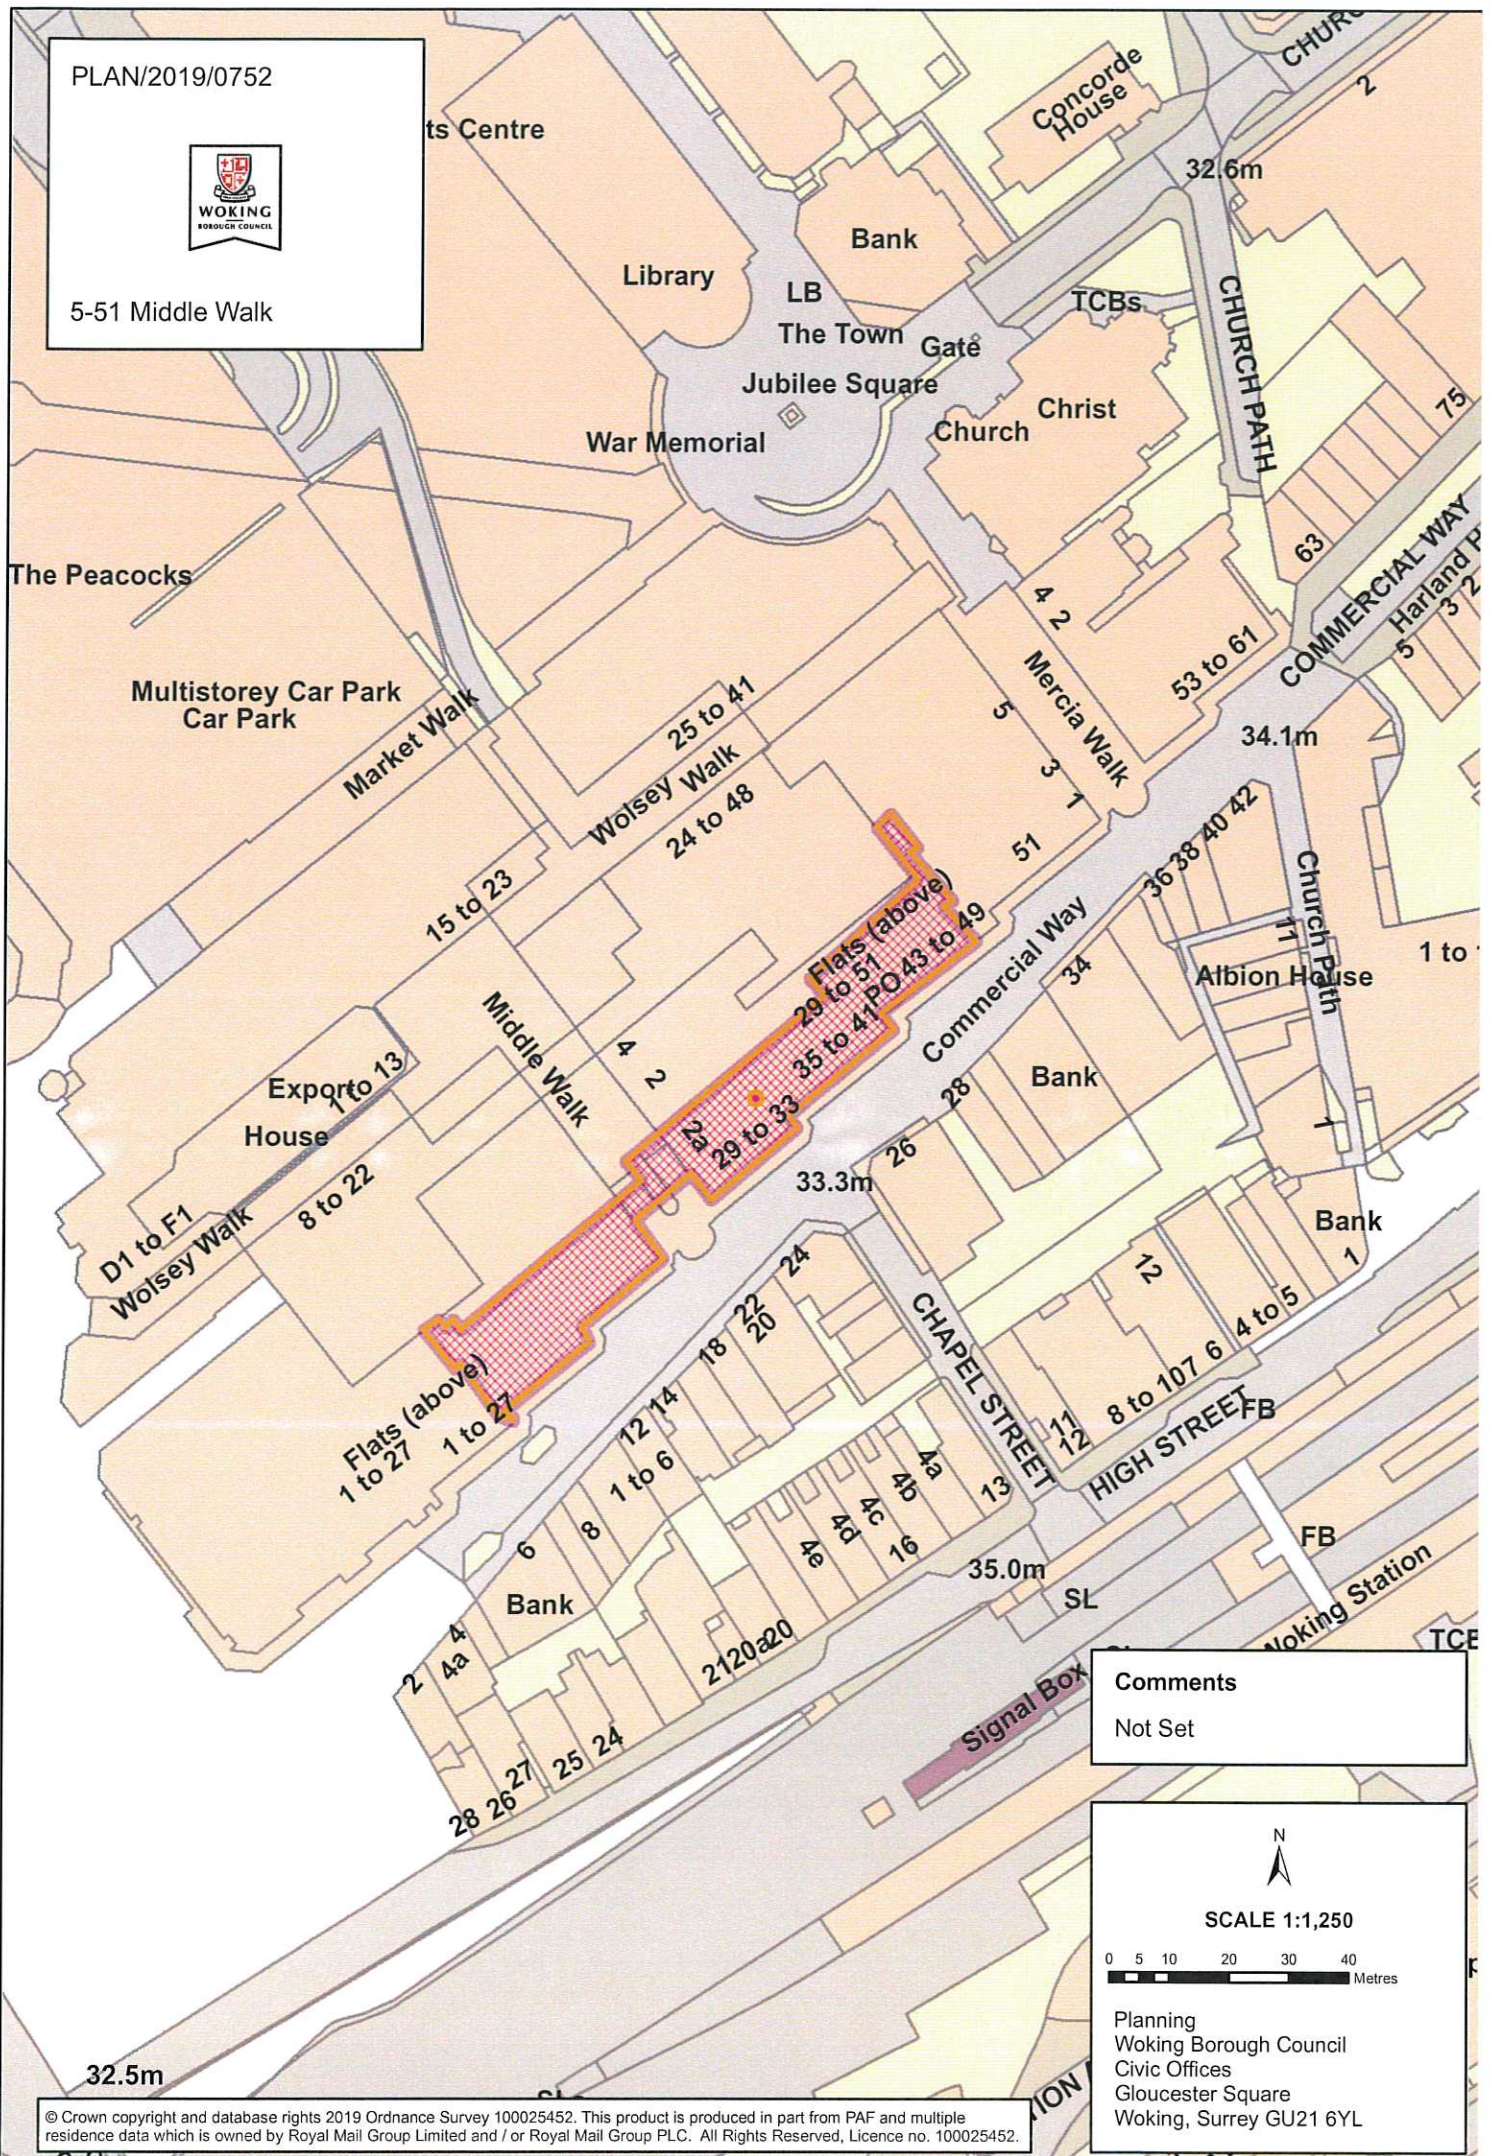

PLAN/2019/0752

5-51 Middle Walk

Comments
Not Set

N

SCALE 1:1,250

0 5 10 20 30 40 Metres

Planning
Woking Borough Council
Civic Offices
Gloucester Square
Woking, Surrey GU21 6YL